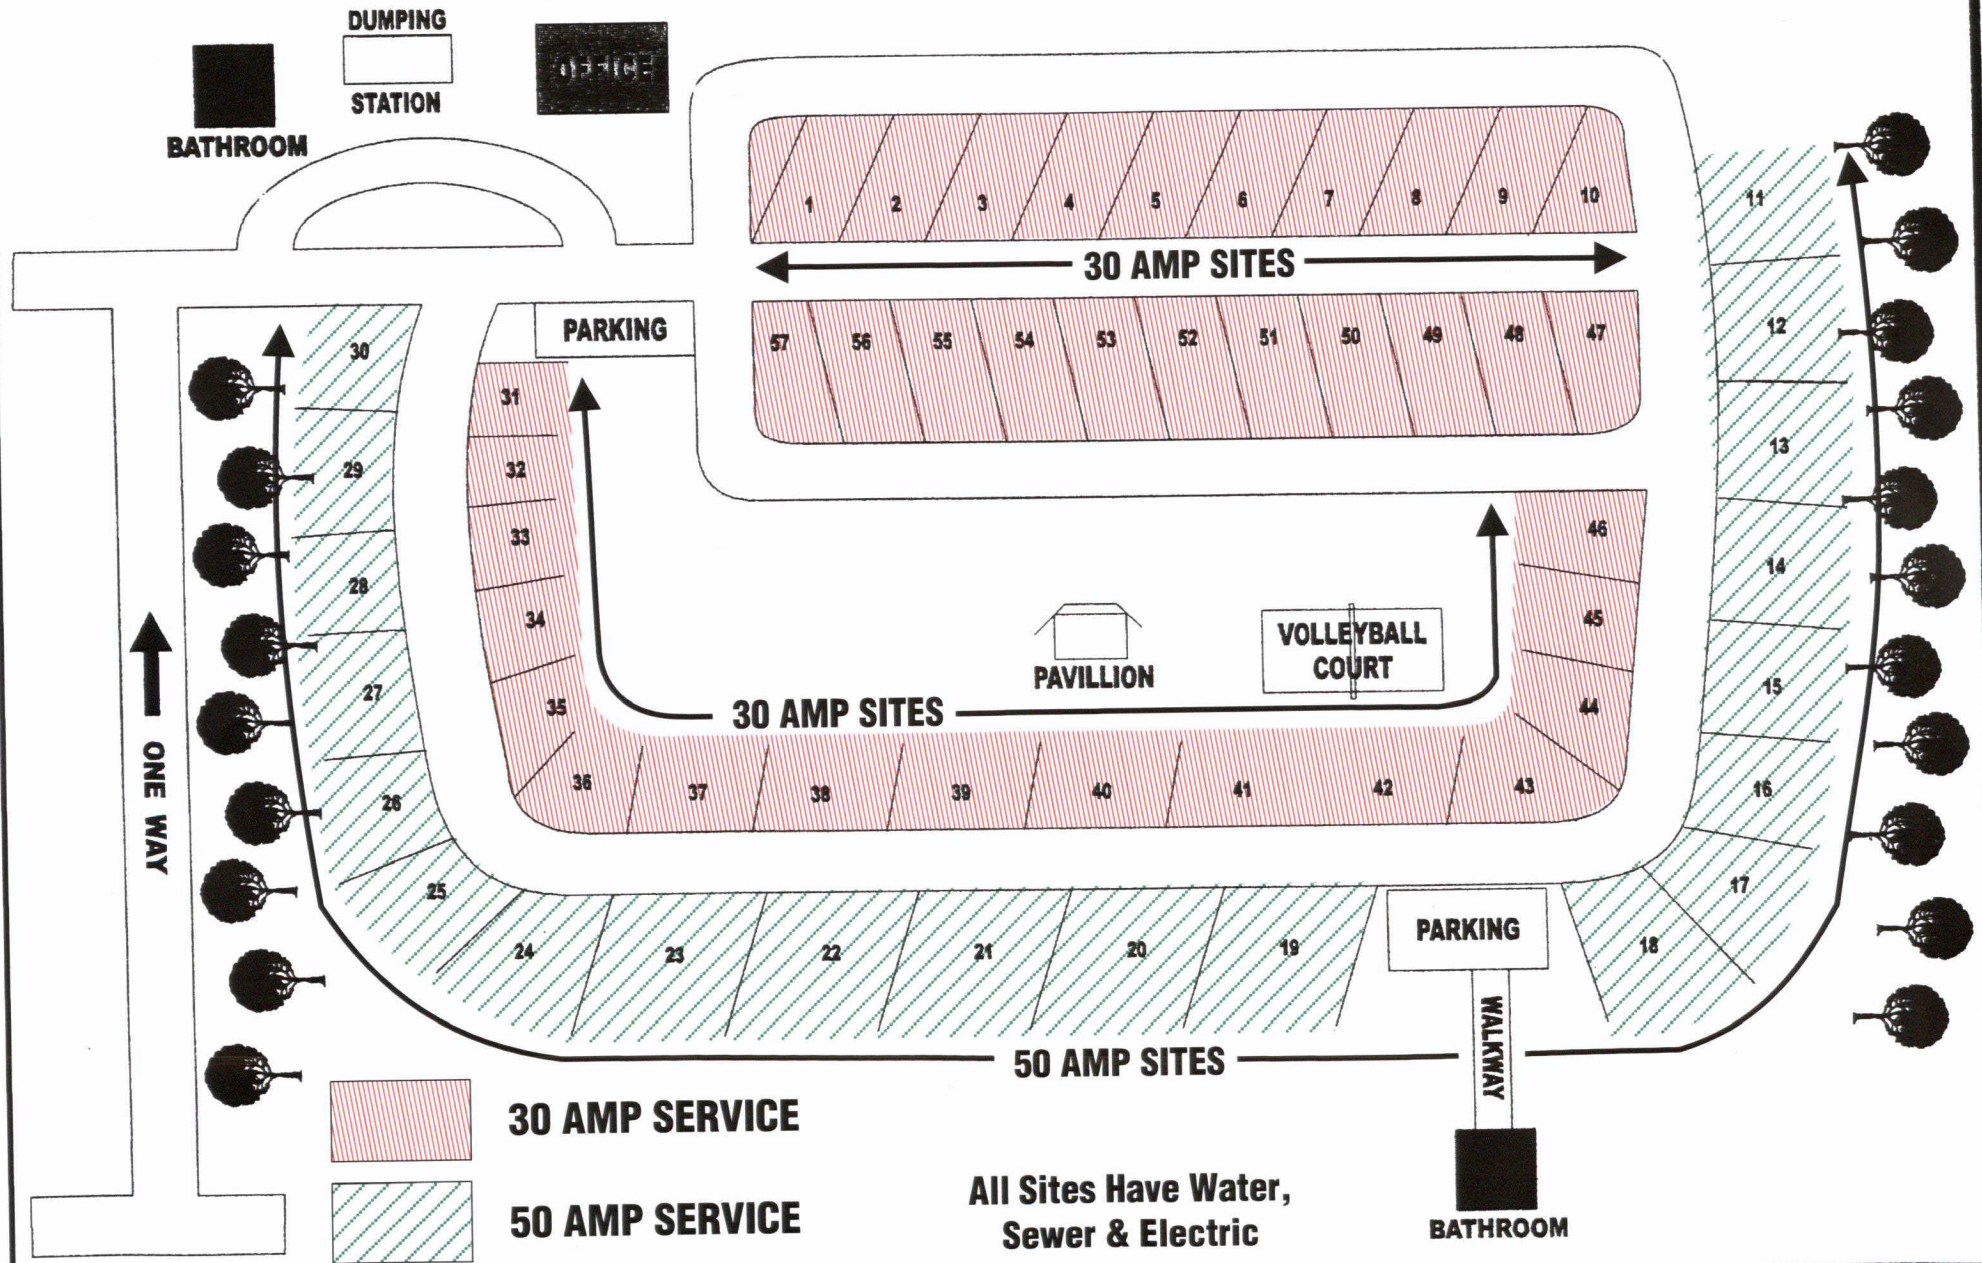

MAP OF MAIN CAMPING AREA

LITTLE NANTICOKE CREEK

30 AMP SERVICE

50 AMP SERVICE

All Sites Have Water,
Sewer & Electric